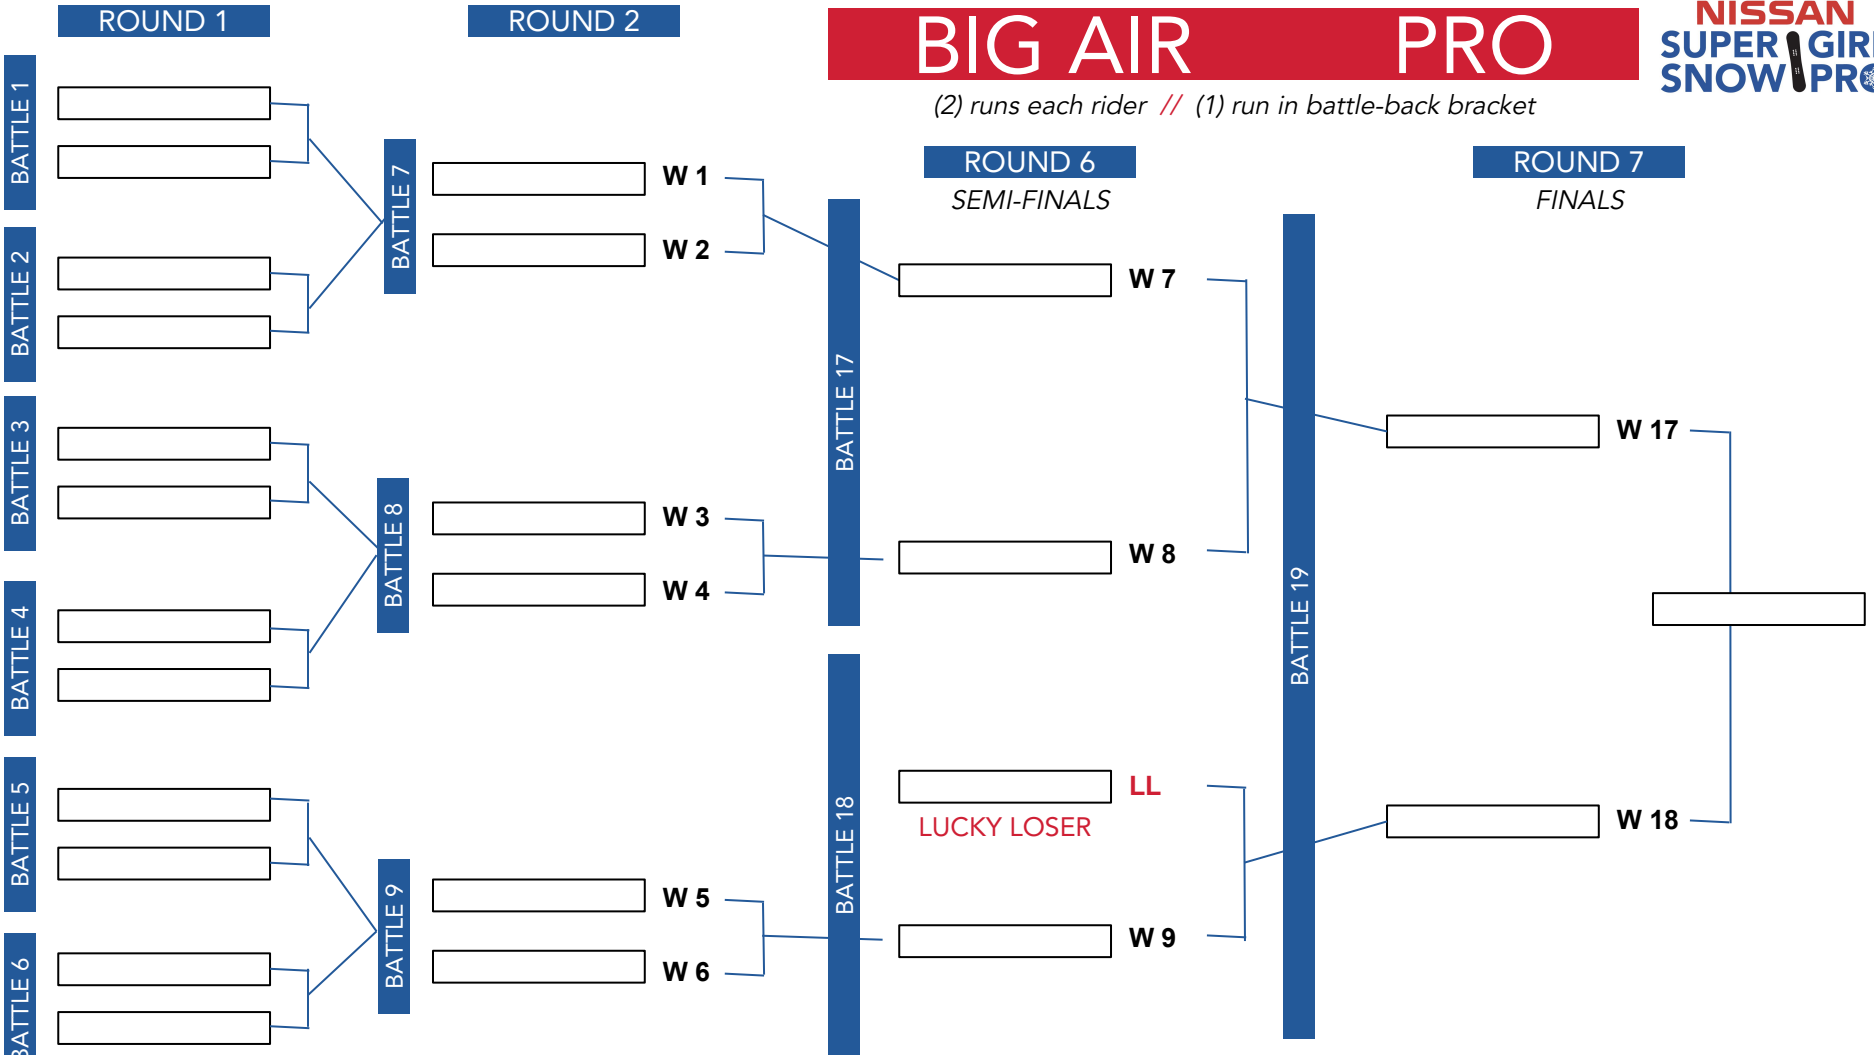

**NISSAN**  
**SUPER GIRL**  
**SNOW PRO**

The logo consists of the word "NISSAN" in red, "SUPER GIRL" in blue, and "SNOW PRO" in blue. A black ski binding is positioned between "SUPER" and "GIRL", and a white snowflake is inside the "O" of "PRO".

# BIG AIR PRO

(2) runs each rider // (1) run in battle-back bracket

# BA PRO BATTLE-BACK

(1) run each rider in battle-back bracket