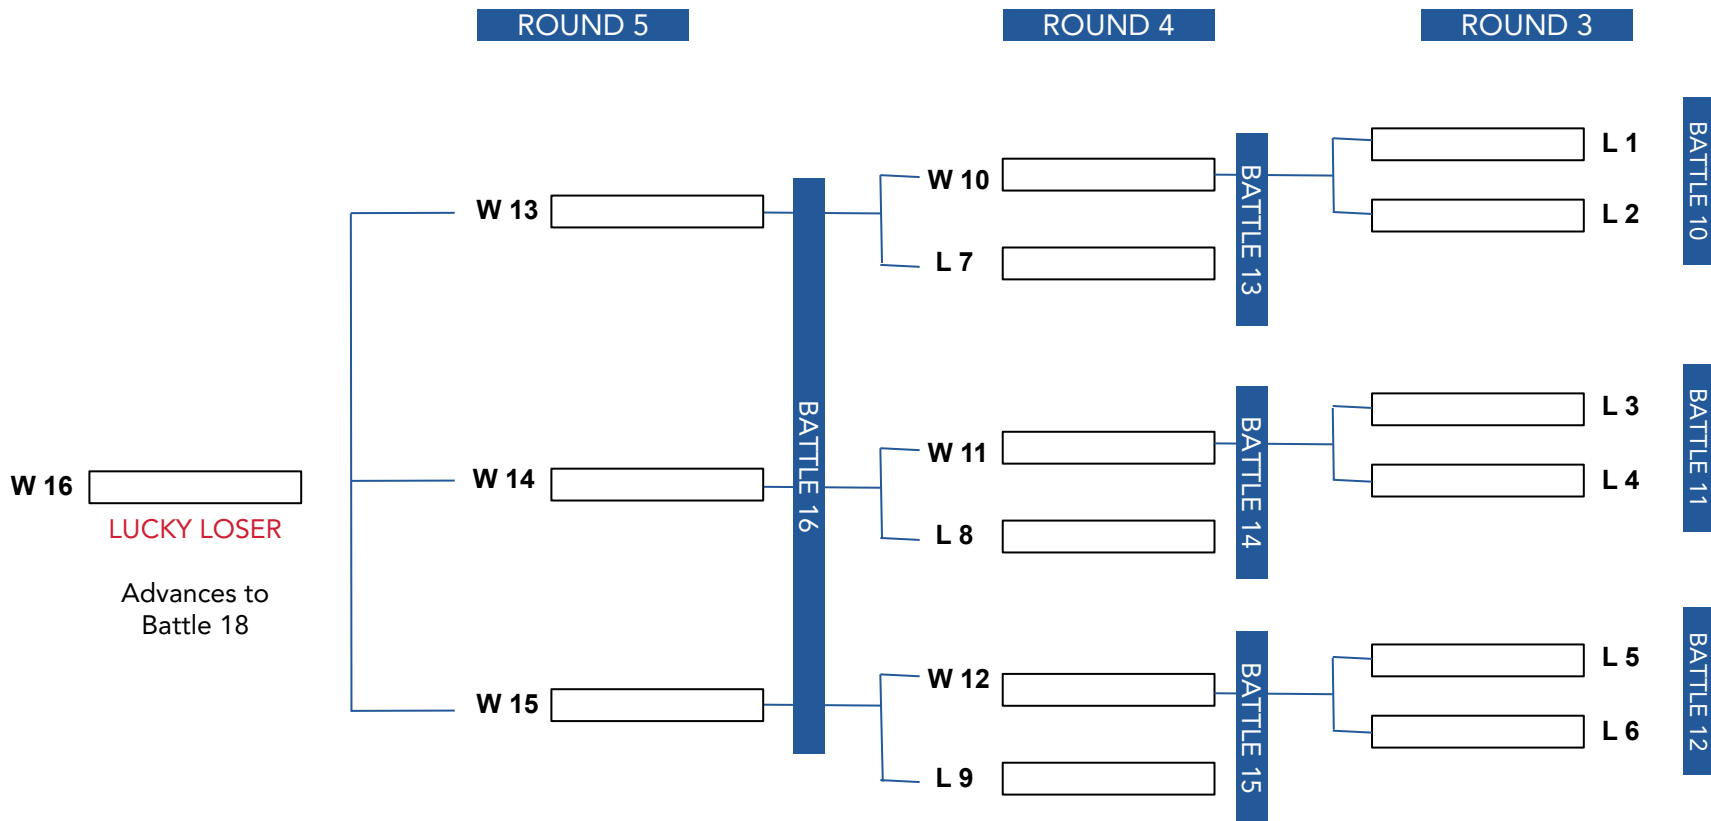

BA PRO BATTLE-BACK

(1) run each rider in battle-back bracket