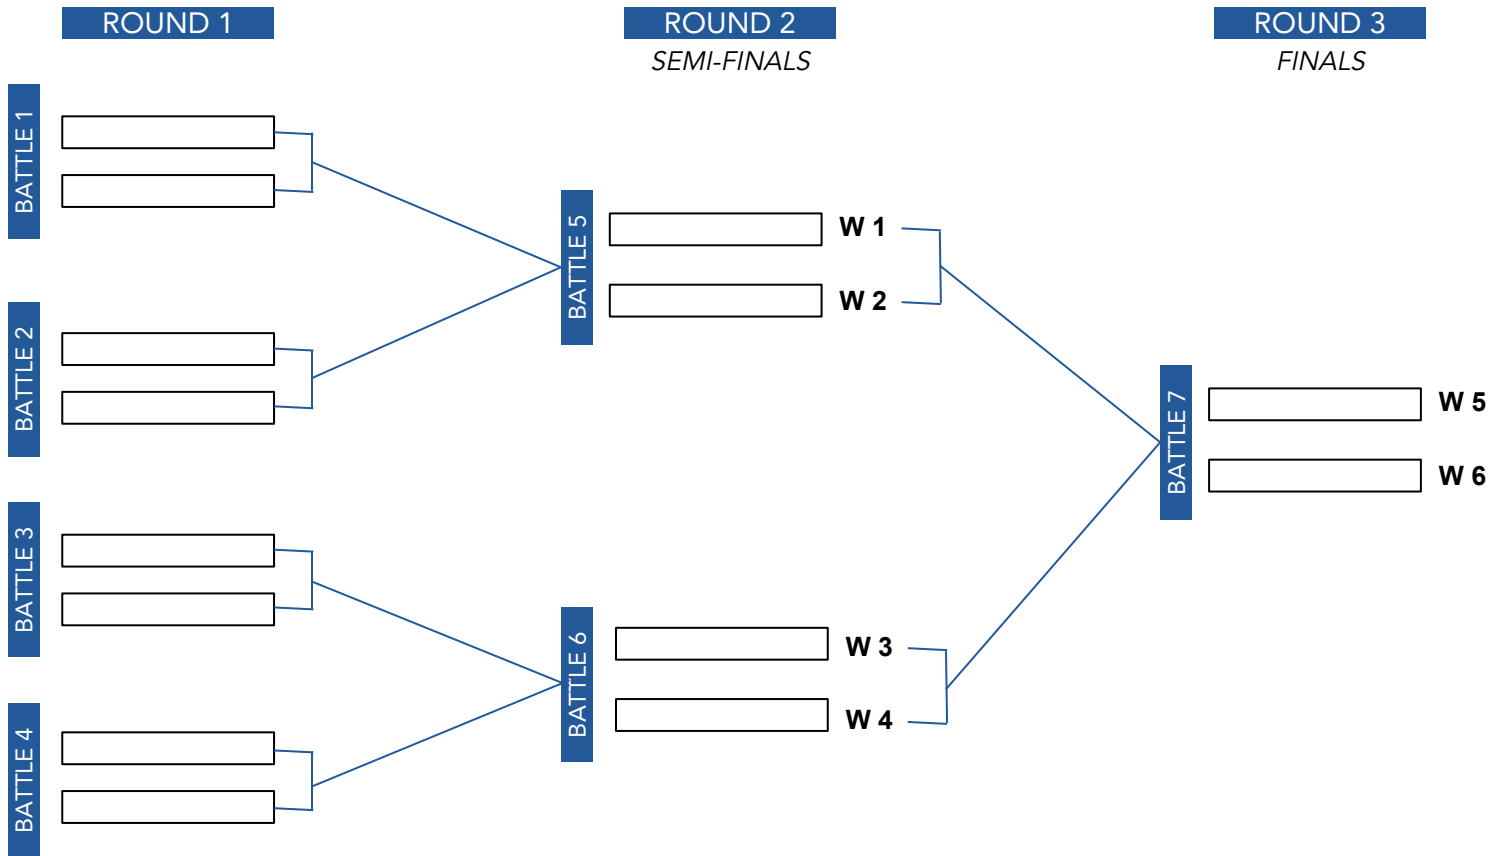

BIG AIR PRO-AM TEAM

Single-Elim (no battle-back) // (1) run each rider