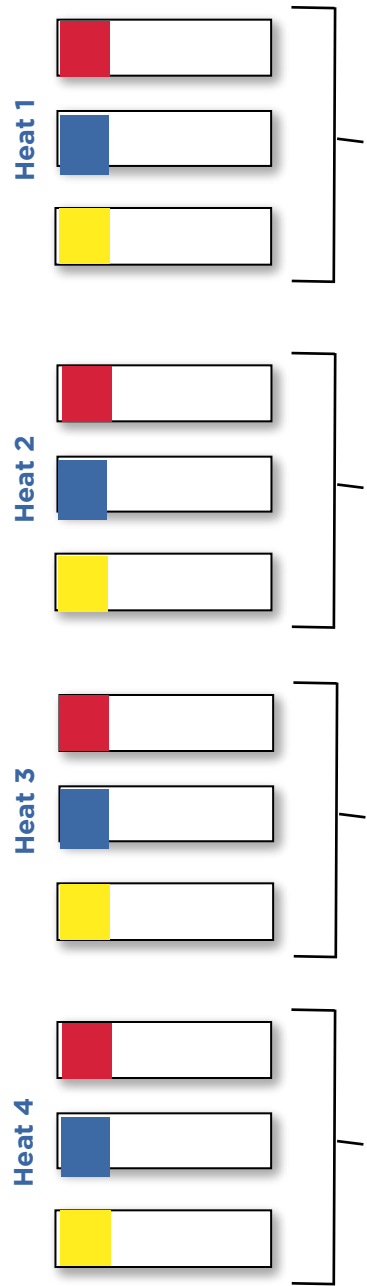

**NISSAN**  
**SUPERGIRL**  
**SNOW PRO** ❄️

**BOARDERBROSS BRACKETS**

Round 1

Round 3

Top 2 from each heat advance

LUCKY LOSER

Round 4 SEMI-FINALS

Top 2 from each heat advance

Top 2 from each heat advance

Round 5 FINALS

**BOARDERCROSS**

- All Amateur Divisions
- Pro Division

# SBX - BATTLE BACK

## Round 2

**LUCKY LOSER**  
Advances to Heat 8

Heat 5

Bottom rider from Heats 1 - 4

Top 2 from each heat advance

Top 2 from each heat advance

**NISSAN**  
**SUPERGIRL**  
**SNOW PRO** ❄️

**BIG AIR BRACKETS**