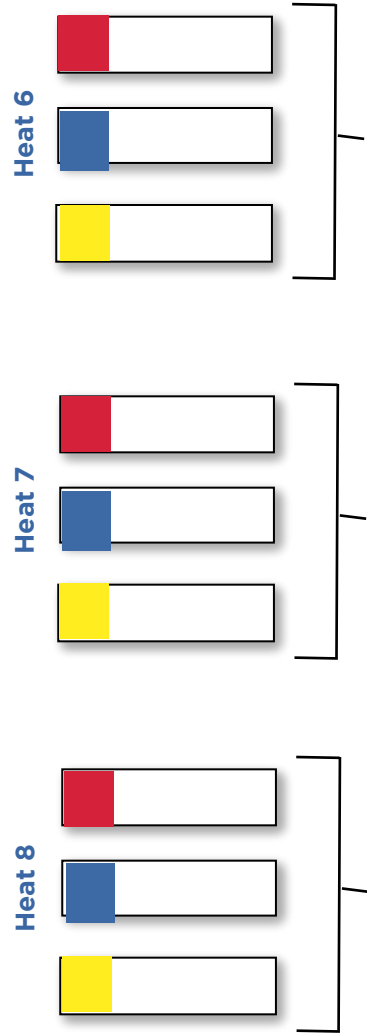

**NISSAN**  
**SUPERGIRL**  
**SNOW PRO** ❄️

**BOARDERBROSS BRACKETS**

Round 1

Round 3

Top 2 from each heat advance

LUCKY LOSER

Round 4 SEMI-FINALS

Top 2 from each heat advance

Top 2 from each heat advance

Round 5 FINALS

**BOARDERCROSS**

- All Amateur Divisions
- Pro Division

# SBX - BATTLE BACK

## Round 2

**LUCKY LOSER**  
Advances to Heat 8

Heat 5

Bottom rider from Heats 1 - 4

Top 2 from each heat advance

Top 2 from each heat advance

**NISSAN**  
**SUPERGIRL**  
**SNOW PRO** ❄️

**BIG AIR BRACKETS**