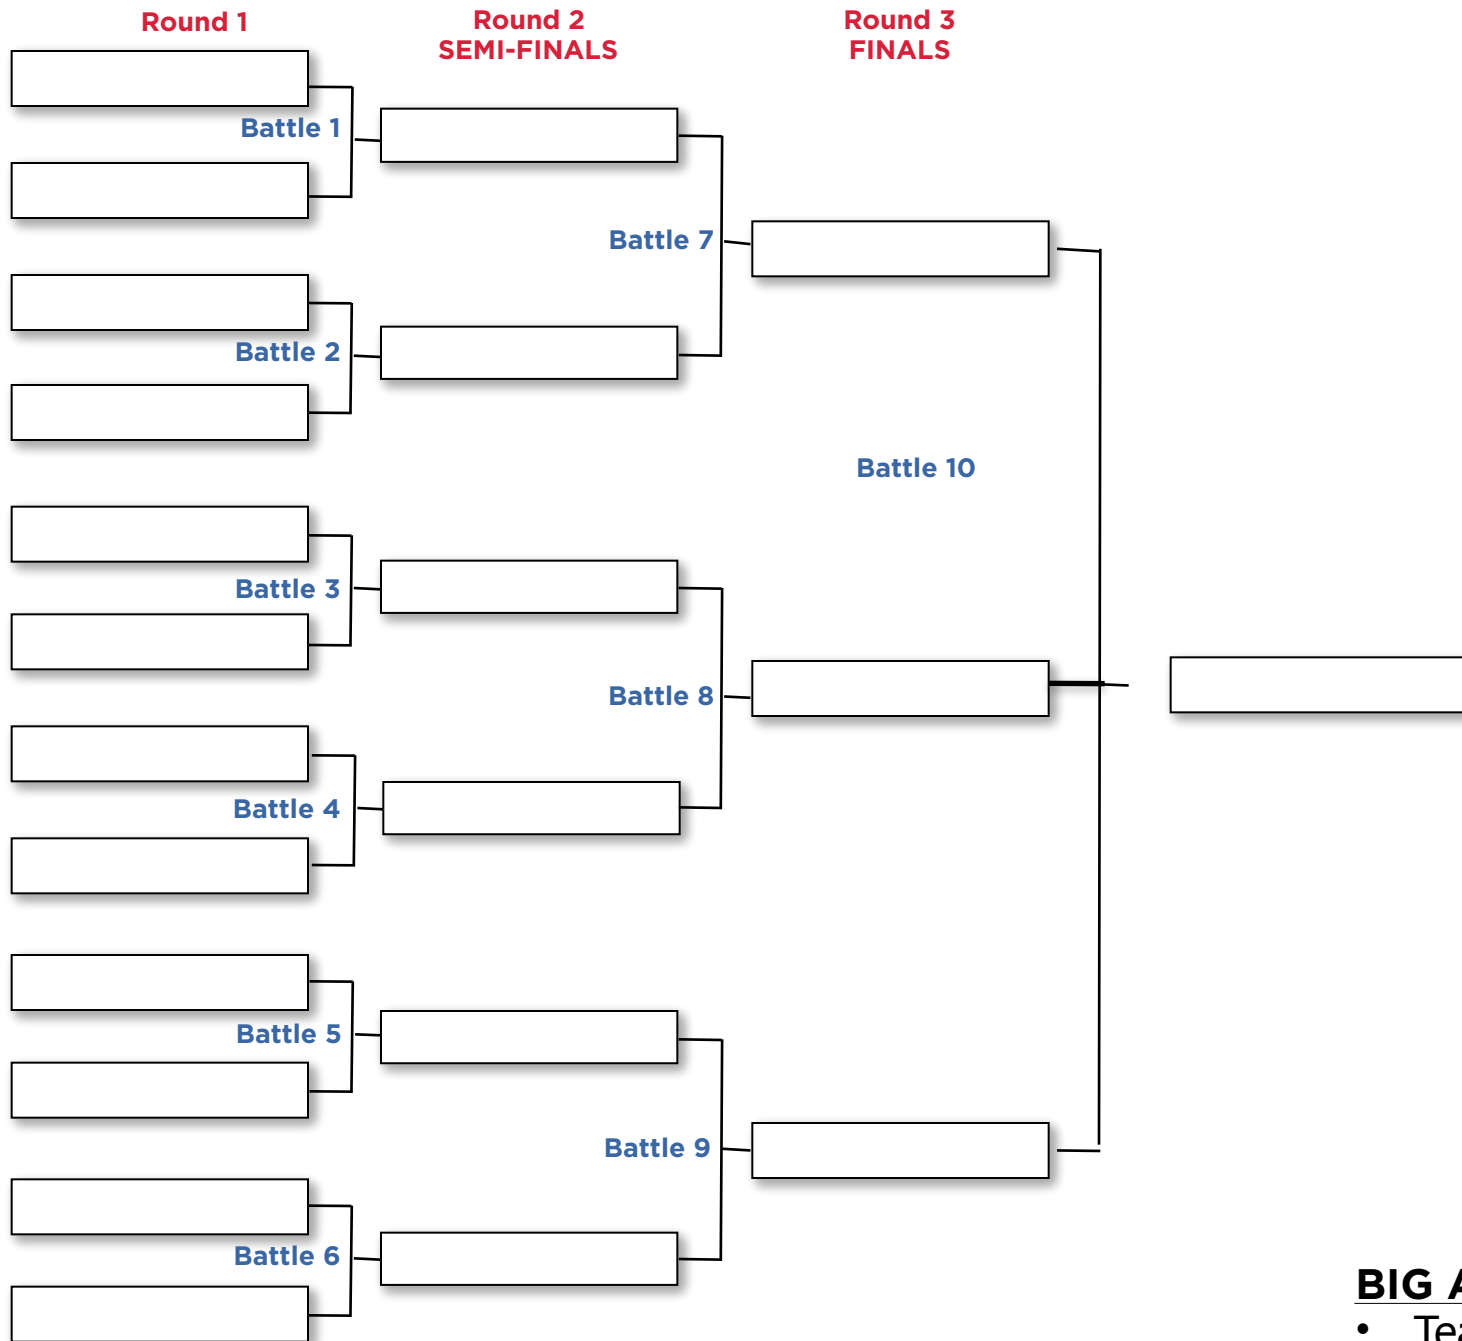

BIG AIR
• Team Event