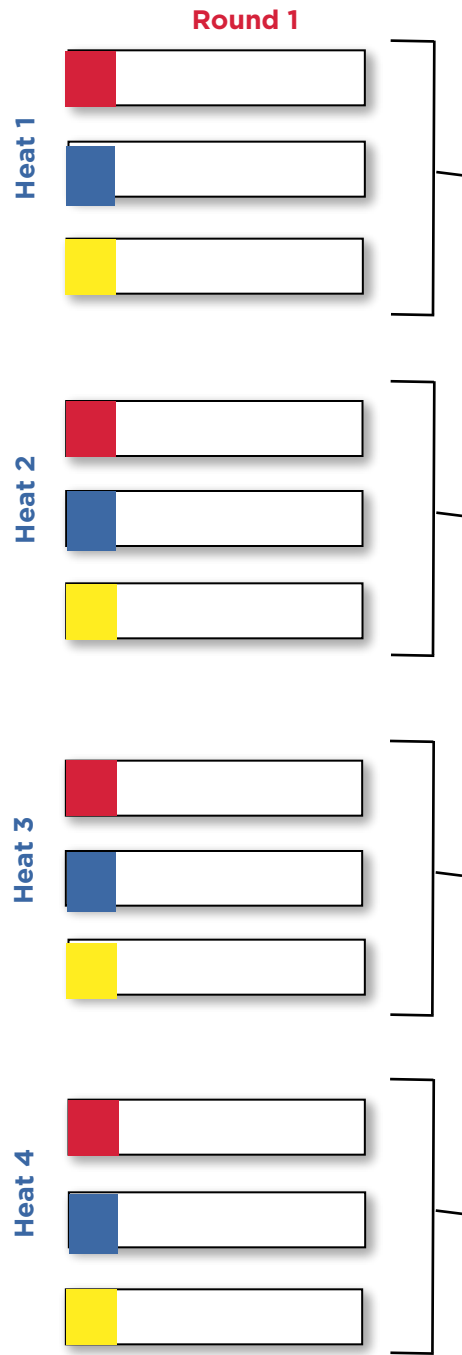

**NISSAN**  
**SUPERGIRL**  
**SNOW PRO** ❄️

**BOARDERBROSS BRACKETS**

Round 1

Round 3

Top 2 from each heat advance

LUCKY LOSER

Round 4 SEMI-FINALS

Top 2 from each heat advance

Top 2 from each heat advance

Round 5 FINALS

**BOARDERCROSS**

- All Amateur Divisions
- Pro Division

## Round 2

**LUCKY LOSER**  
Advances to Heat 8

Heat 5

Bottom rider from Heats 1 - 4

Top 2 from each heat advance

Top 2 from each heat advance

**NISSAN**  
**SUPERGIRL**  
**SNOW PRO** ❄️

**BIG AIR BRACKETS**

**BIG AIR**

- Both Amateur Divisions
- Pro Division